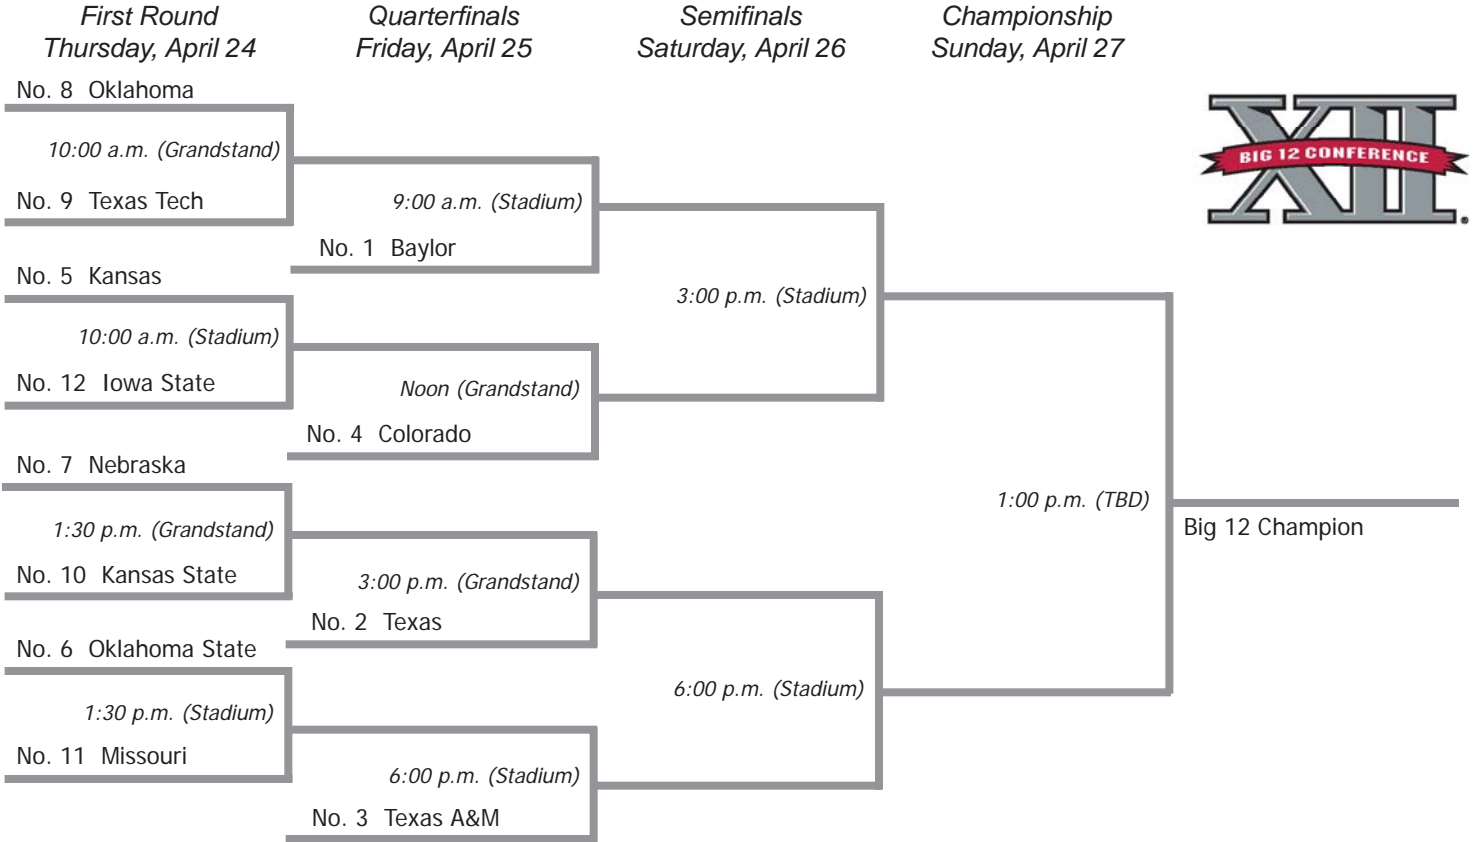

# 2008 BIG 12 TENNIS CHAMPIONSHIPS

Thursday - Sunday, April 24 - 27 ~ George P. Mitchell Tennis Center - College Station, Texas ~ All Times Central

## Women's Bracket

## Men's Bracket